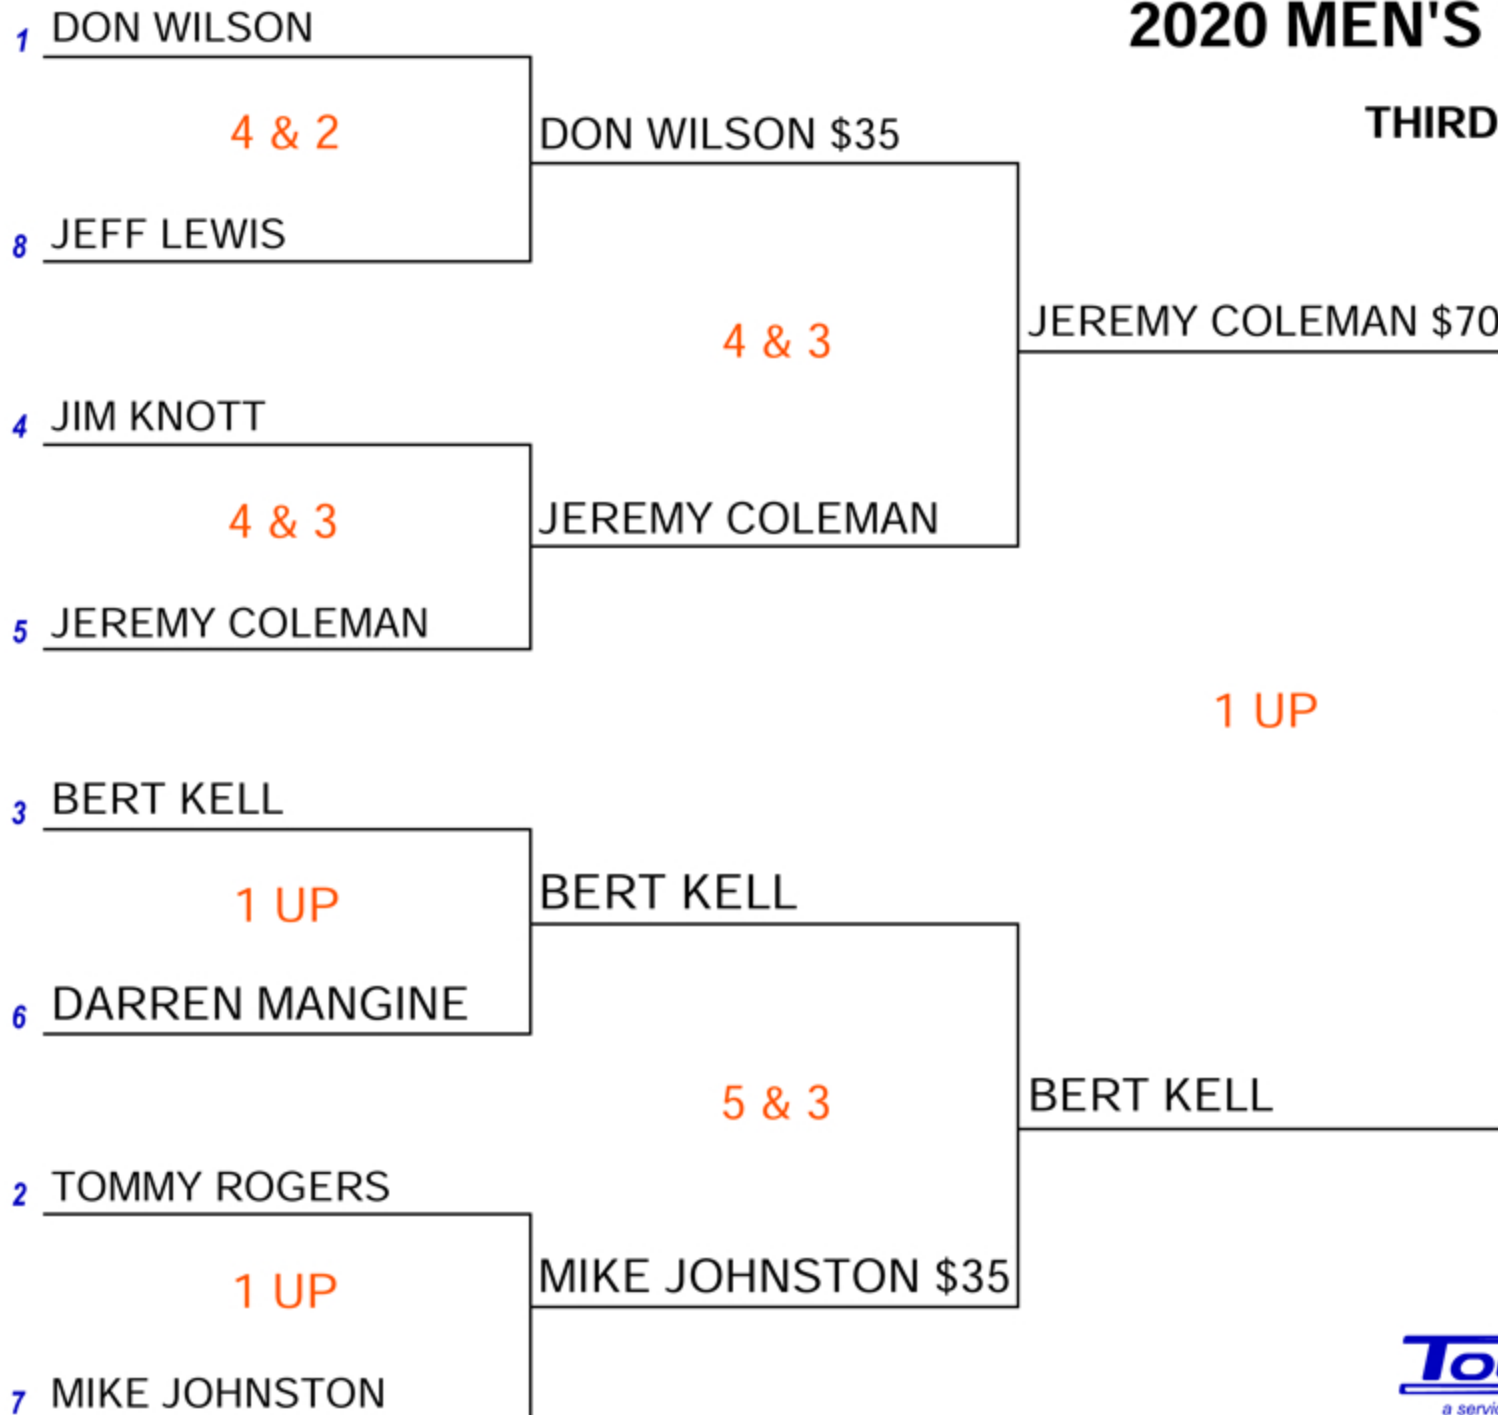

2020 MEN'S MATCH PLAY

THIRD FLIGHT

BERT KELL \$110

Champion